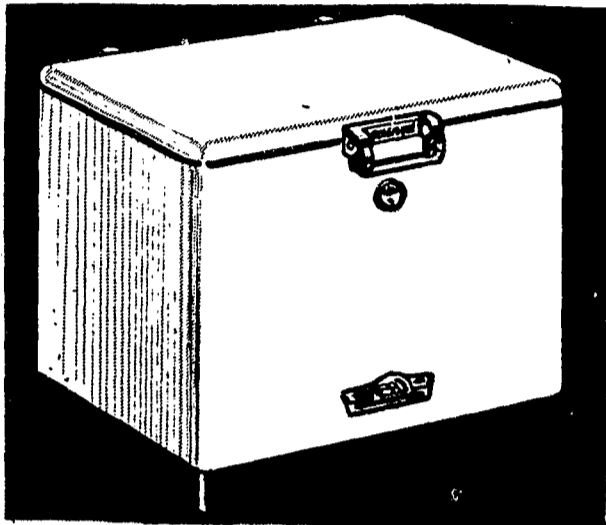

SHOP THURSDAY and SATURDAY to 9 P.M. DOORS OPEN DAILY AT 9:30 A.M.

SEARS RECORD DAYS

Coldspot—6 Cu. Ft.
REG. 234.50
Freezer **198⁰⁰** EASY TERMS

- White Hard-bake Exterior Finish—Chrome Handle
- Temperature Indicator—Insulated
- Automatic Cold Control—Table Top Lid

**Men's Blue Denim
Drum Major Overalls**

Sizes 38 to 48

266

Heavy quality blue denim cut over graduated patterns for better fit. Made with one-piece bib pocket, watch and pencil section, plus hammer loop, rule and pliers pocket. Tough double fabric suspenders, and hip pocket. 38 to 48.

MEDICINE CABINET

ALL STEEL **1.98**
Neat, sturdy, white enameled over steel with 11 1/4 x 18" mirror. Has tooth brush holder.

**Homart Automatic
Oil Water Heater**

Unusual Sears Value

96⁷⁵ EASY TERMS

Plenty of hot water, quickly, and at low cost . . . with Homart! Heats water on less fuel, aluminum foil and rock wool insulation keeps it hot. White enamel, adjustable heat control. 30-gal. steel tank.