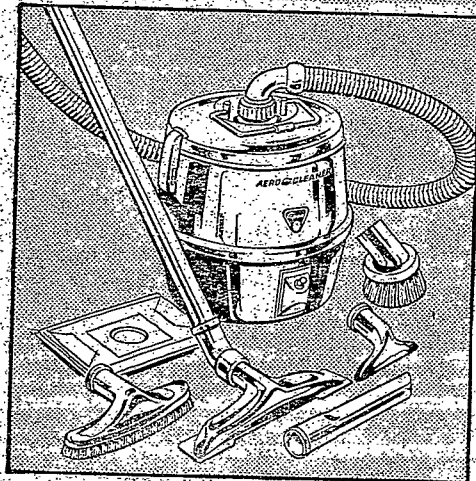

Admiral's

20th Anniversary Special

New 1954 Deluxe
**$79⁹⁵ APEX
AERO CLEANER**

ONLY $7⁹⁵

APEX AERO CLEANER

Features include:

- **SWIVEL TOP** for convenient round-the-room cleaning.
- **HI-POWER MOTOR** for super-suction, "deep-down" cleaning.
- **DISPOSABLE DUST BAG** assures sanitary cleaning, easy emptying.
- **TOE-TAP SWITCH** eliminates bending and stooping.
- **COMPLETE CLEANING TOOL SET** for every cleaning requirement.

when you buy any 1954
Admiral Refrigerator **$195⁴⁰**
starting at

Plus Generous Trade-In on your old
model

Hurry! Offer will have to be withdrawn when supply of cleaners is exhausted

See the sensational new
"UP-SIDE-DOWN" REFRIGERATOR

New! Storage capacity of a 9 cu. ft. size
Refrigerator Up Top!

No bending or stooping to reach. Starts at table-level height. Has exclusive "Humid Cold" feature. Never needs defrosting.

New! The Freezer's At The Bottom

With a capacity of over 120 lbs. 2 convenient freezing shelves to sharp-freeze and store foods at super-low temperatures. Plus many more all-new features!