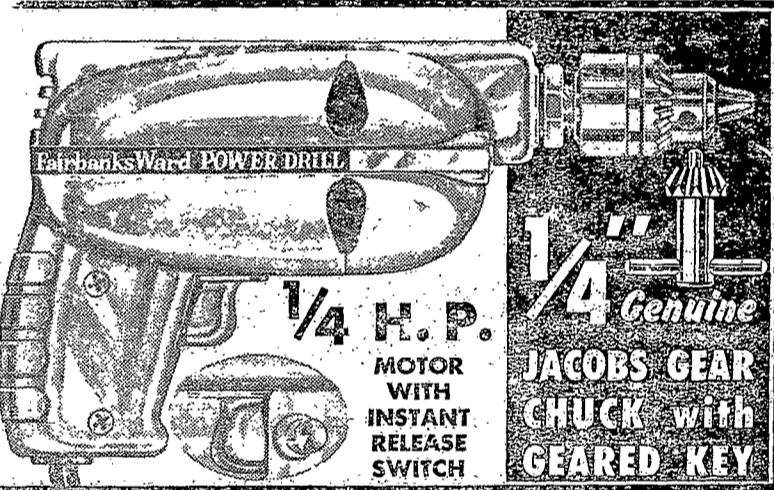

39 P.C. COMPLETE DE LUXE Fairbanks Ward HEAVY DUTY POWER DRILL AND SAW ALL PURPOSE COMBINATION

PORTABLE SAW WITH TILTING AND ADJUSTABLE BLADE
1/4 HORSEPOWER
 AC DC ELECTRIC MOTOR

FOR FAIRBANKS AND WARD

BLADE DADOS UP TO 1" DEEP

ALUMINUM CAST HOUSING

COMFORTABLE HANDLE

ADJUSTABLE BLADE DEPTH FROM 0" to 1"

LARGE PLATE FOR STEADY SAWING

4" COMBINATION RIP-CROSSCUT BLADE

NOTHING ELSE TO BUY!

YOU GET ALL THESE PIECES!

STEEL CHEST INCLUDED