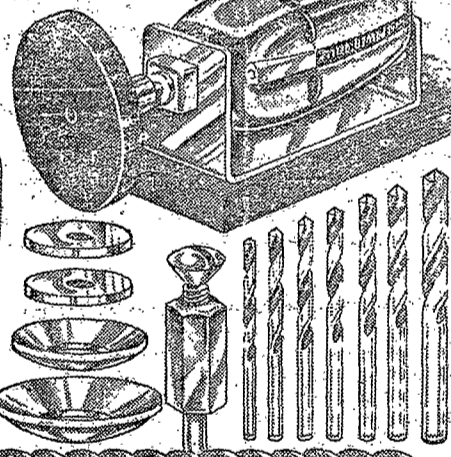

39 P.C. COMPLETE DE LUXE Fairbanks Ward HEAVY DUTY POWER DRILL AND SAW ALL PURPOSE COMBINATION

PORTABLE SAW WITH TILTING AND ADJUSTABLE BLADE
1/4 HORSEPOWER
 AC DC ELECTRIC MOTOR

FOR FAIRBANKS AND WARD

BLADE DADOS UP TO 1" DEEP

Raise and Lower Blade in a Jiffy!

BLADE TILTS FROM 0° to 45°

Tilts to 45° for Cutting on Angles!

PORTABLE SAW SLIPS ON INSTANTLY USE IT ANYWHERE!

THE TOOL OF 1,001 USES!

| | |
|--|--------------------------------------|
| PORTABLE POWER SAW FOR WOOD, PLASTER | POLISHES, WAXES FOR AUTOS, FURNITURE |
| SHARPENS, GRINDS FOR TOOLS AND KNIVES | FINISHES, SANDS REMOVES RUST, SCALE |
| SOFT CLOTH BUFFER FOR HI-LUSTRE FINISH | GRINDS, ROUTS FOR WOOD OR METAL |
| DRILLS 1/4-IN. DIA. WITH JACOBS GEAR CHUCK | CUTS AND FINISHES FOR GLASS, PLASTIC |
| MULTI-USE MIXER FOR PAINTS, LIQUIDS | BENCH TOOL |

ALUMINUM CAST HOUSING

COMFORTABLE HANDLE

ADJUSTABLE BLADE DEPTH FROM 0" to 1"

LARGE PLATE FOR STEADY SAWING

4" COMBINATION RIP-CROSSCUT BLADE

NOTHING ELSE TO BUY!

YOU GET ALL THESE PIECES!

STEEL CHEST INCLUDED

Everything Pictured!

\$29.98

NO MONEY DOWN!
 ONLY \$1.00 WEEKLY

YOU SAVE MORE THAN \$12.67

You'd spend much more than this sensationally low price if you bought each piece separately! Here's a complete 3-in-1 All-purpose Tool Set that has 1,001 uses for every type of repair job you can think of. Yes! It's built for professional mechanics and designed so that even a woman can use it for polishing furniture, silver, etc. It's completely guaranteed and fully Underwriter's Approved... and the greatest value ever offered! Order yours now... don't delay! **YOU GET ALL 39 PIECES COMPLETE AS SHOWN**