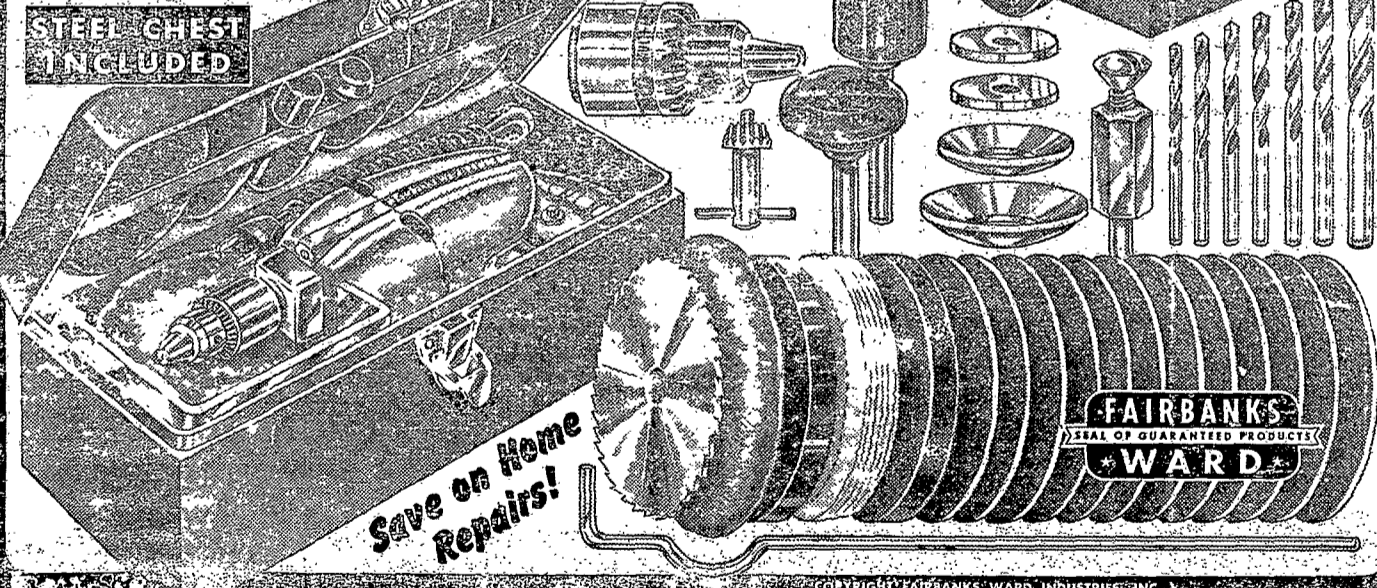

Everything Pictured!

\$29.98

NO MONEY DOWN!
 ONLY \$1.00 WEEKLY

YOU SAVE MORE THAN \$12.67

You'd spend much more than this sensationally low price if you bought each piece separately! Here's a complete 3-in-1 All-purpose Tool Set that has 1,001 uses for every type of repair job you can think of. Yes! It's built for professional mechanics and designed so that even a woman can use it for polishing furniture, silver, etc. It's completely guaranteed and fully Underwriter's Approved... and the greatest value ever offered! Order yours now... don't delay! **YOU GET ALL 39 PIECES COMPLETE AS SHOWN**