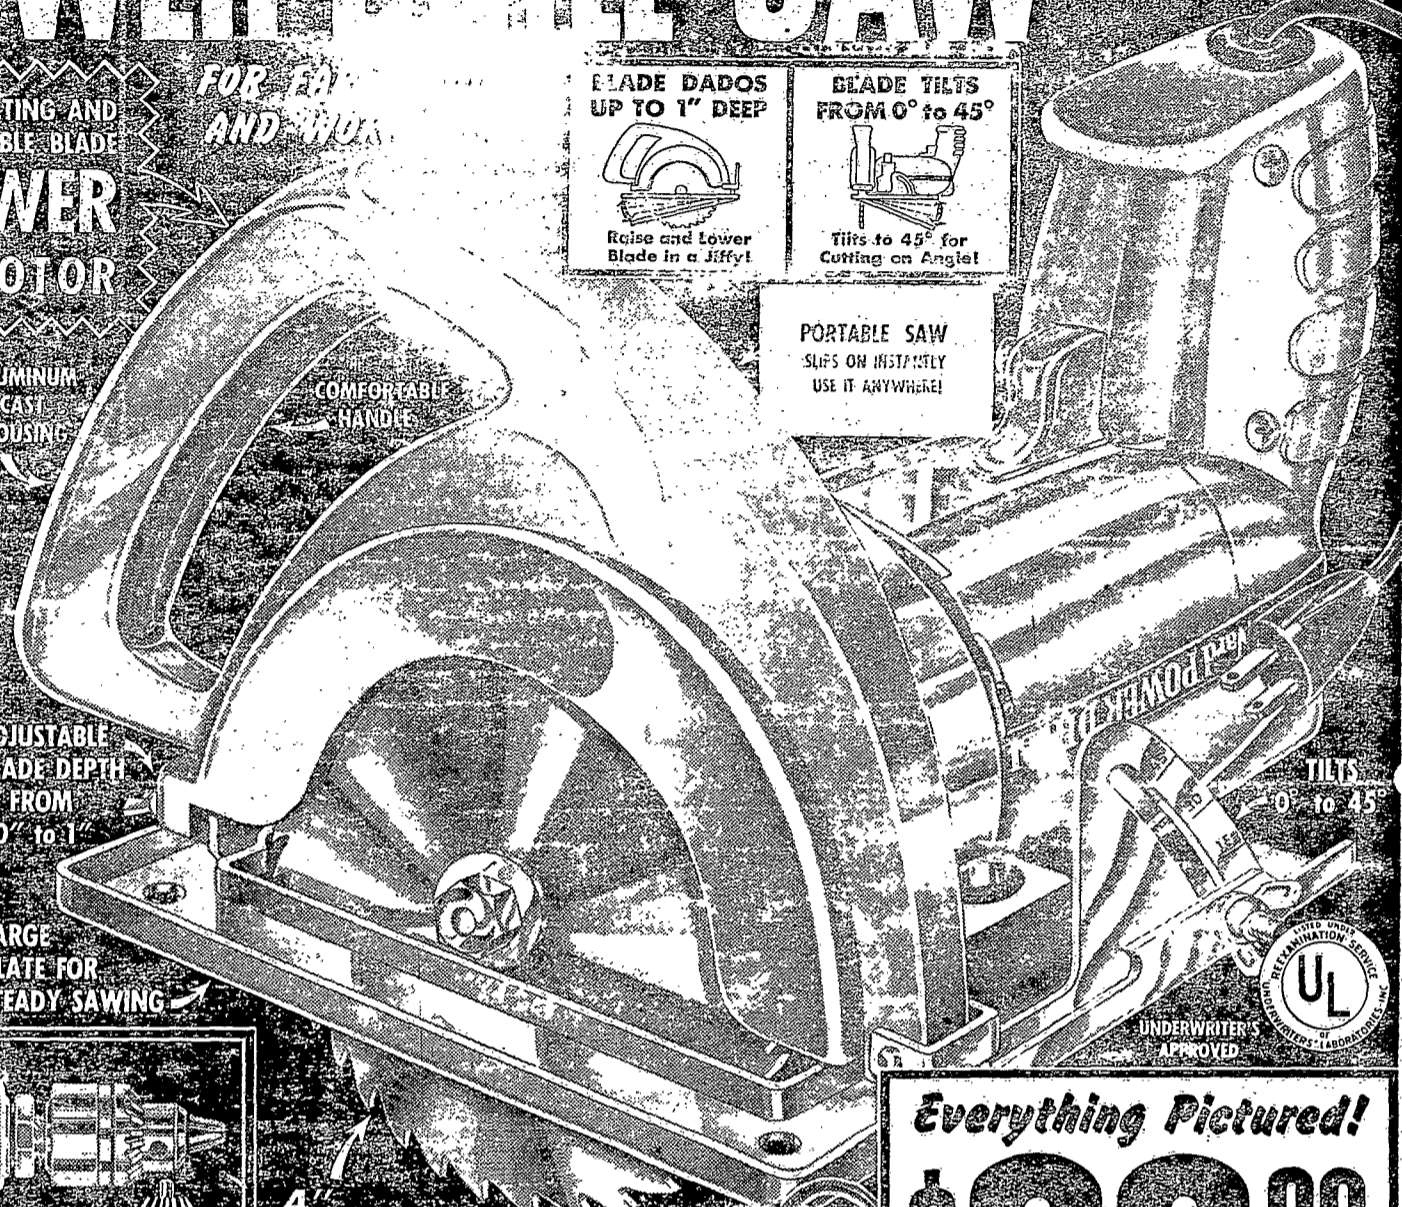

39 P.C. COMPLETE DE LUXE Fairbanks Ward HEAVY DUTY POWER DRILL AND SAW ALL PURPOSE COMBINATION

PORTABLE SAW WITH TILTING AND ADJUSTABLE BLADE
1/4 HORSEPOWER
AC DC ELECTRIC MOTOR

FOR FAIRBANKS AND WARD

BLADE DADOS UP TO 1" DEEP

Raise and Lower Blade in a Jiffy!

BLADE TILTS FROM 0° to 45°

Tilts to 45° for Cutting on Angles!

PORTABLE SAW SLIPS ON INSTANTLY USE IT ANYWHERE!

THE TOOL OF 1,001 USES!

PORTABLE POWER SAW FOR WOOD, PLASTER	POLISHES, WAXES FOR AUTOS, FURNITURE
SHARPENS, GRINDS FOR TOOLS AND KNIVES	FINISHES, SANDS REMOVES RUST, SCALE
SOFT CLOTH BUFFER FOR HI-LUSTRE FINISH	GRINDS, ROUTS FOR WOOD OR METAL
DRILLS 1/4-IN. DIA. WITH JACOBS GEAR CHUCK	CUTS AND FINISHES FOR GLASS, PLASTIC
MULTI-USE MIXER FOR PAINTS, LIQUIDS	BENCH TOOL

ALUMINUM CAST HOUSING

COMFORTABLE HANDLE

ADJUSTABLE BLADE DEPTH FROM 0" to 1"

LARGE PLATE FOR STEADY SAWING

4" COMBINATION RIP-CROSSCUT BLADE

NOTHING ELSE TO BUY!

YOU GET ALL THESE PIECES!