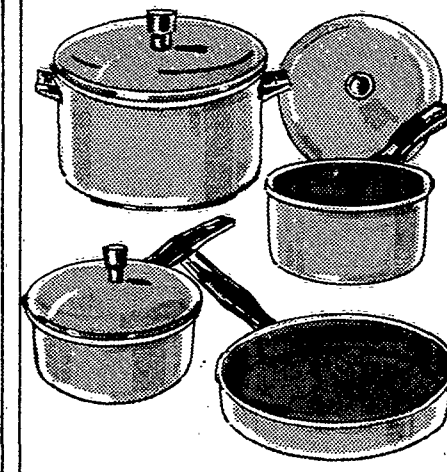

Thermo-Fused Teflon®
7-PC. COOKWARE SET
8.88
COMPARE AT 13.97

1 Qt. Covered Saucepan; 2 Qt. Covered Saucepan; 6 Qt. Dutch Oven; 10" Fry Pan. Cover of saucepan fits 10" Fry Pan. Avocado, pineapple, cherry.