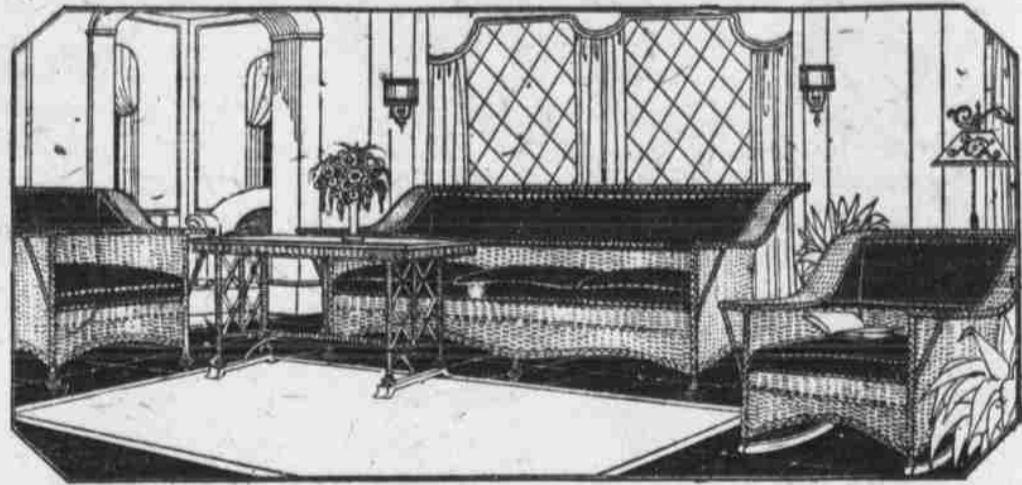

R. H. Macy & Co.

HERALD SQUARE Inc. NEW YORK

Interesting Items for Those Who Are Moving October 1st

Suggestions to heighten the attractive appearance of your new apartment or home. Make selections now, while you have time, before you are busy with moving.

Four-Piece Reed Suite, $139.00

For a limited time we offer this exceptional reed suite. It is finished in frosted mahogany and upholstered in mulberry velour. The suite consists of a 72-inch settee, arm chair, arm rocker and oblong table, 20x36, with wooden top. Spring seats and reversible spring filled cushions.

Other Reed Pieces at the Following Attractive Prices:

Arm Chairs and Rockers,	$15.24,	$17.24,	$22.48
Chaise Longue,	$33.75	48-inch Settee,	$34.75
Day Bed,	53.25	72-inch Settee,	51.75

The above pieces are finished in frosted brown and have spring seats and reversible spring filled cushions, covered in cretonne of unusual pattern.

Macy's—Sixth Floor.

Special Pieces of Novelty-Furniture

Pieces of small furniture that will add charm and comfort to your home.

Solid mahogany top. 26x34 inches with leaves up. Desirable for many purposes and does not take up much room when folded up. Just the thing for apartments.

A very attractive piece of furniture in design and finish. A piece that will brighten up any corner.

Macy's—Sixth Floor.

An unusual tea wagon for the price. With its leaves up you have a breakfast table large enough for two or three people. This wagon has a drawer.

Macy's—Sixth Floor.

At Special Prices in Time for Moving Day

A Special Purchase of Wilton Velvet Rugs

They are made of high grade worsted yarn in excellent color and design. They are best adaptable to a room where hard-service is required.

In the following sizes and prices:

27 x 54 in.,	$6.24	8 ft. 3 in. x 10 ft. 6 in.,	$55.75	9 ft. x 12 ft.,	$62.75

Imported Wilton Rugs

Beautiful patterns and colors—different from the ordinary run of this class of rug. All copies of fine Chinese and Persian designs: unusual depth to the pile. Adaptable to living room, dining room, bedroom, office or den. Basic colors of ivory, rose, blue, gold, tan and gray.

The sizes and prices are as follows:

27 in. x 54 in.,	$8.94	9 ft. x 10 ft. 6 in.,	$76.75
3 ft. x 6 ft.,	15.89	9 ft. x 12 ft.,	83.75
4 ft. 6 in. x 7 ft. 6 in.,	27.50	11 ft. 3 in. x 15 ft.,	137.00
6 ft. 9 in. x 9 ft.,	49.50		

Macy's—Fourth Floor, Front.

Convenient Helps for Every Home

Pot Cover Racks

Table Oilcloth, 29c yard
A high grade oil cloth in 1 1/2 yard widths. In white only.

Picture Hooks, 9c box

Silver Polish

Macy's—Basement, 30th Street.

Home Use Ammonia

Window Cleaner, $1.39

Macy's—Basement, 30th Street.

It's "Father's Turn" For Your Shopping Tomorrow

The children have had their innings. They're perhaps outfitted now and already at school, or if they're about to leave for some out-of-town boarding school, "prep" school, or college you will have time during the week to select the remaining things they need.

You've doubtless chosen many of the things in your own fall wardrobe.